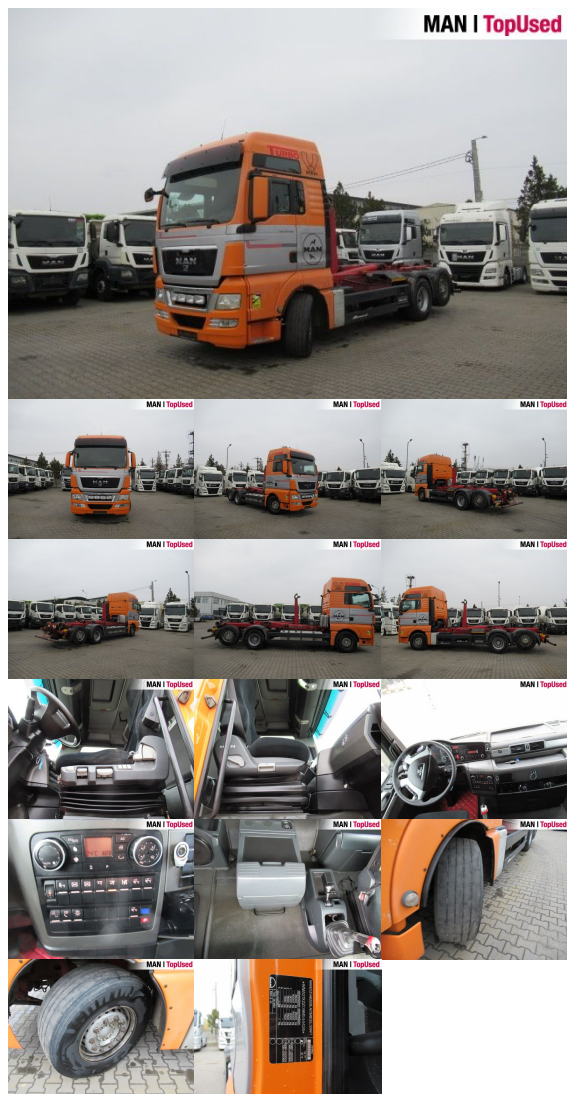

MAN TGX 26.480 6X2-2 LL

SH03381122

Preț

18,900 EUR (net)**22,491 EUR** (gross)

Body type	Tractor unit
1st reg.	04/2009
Power	353kW (480 HP)
Mileage	1276864 km
Storage location	Otopeni - MHS Truck Service

BASIC DATA

Brand	MAN
Model serie	TGX
Model variant	TGX TG2
Body type	Tractor unit
Colours	orange
Driver's cab	XXL
Berths	2 berths

TECHNICAL DATA

Power	353 kW (480 HP)
Fuel	Diesel
Gearbox type	Manual
Wheel drive	6x2-2
Suspension	Air suspension
Axles	3 axles

WEIGHTS AND MEASURES

Rear overhang	2400 mm
Wheel base	4500 mm
	1350 mm
Fuel tank	AdBlue: 75 l
	Fuel tank: 680 l
Emission category	Euro5

EQUIPMENT

Safety

- Antilock Braking System ABS
- Anti Slip Regulation ASR
- Immobilizer
- Intarder
- Rear underrun
- Electr. and heated kerb mirror: right
- Electr./heated wide angle mirror