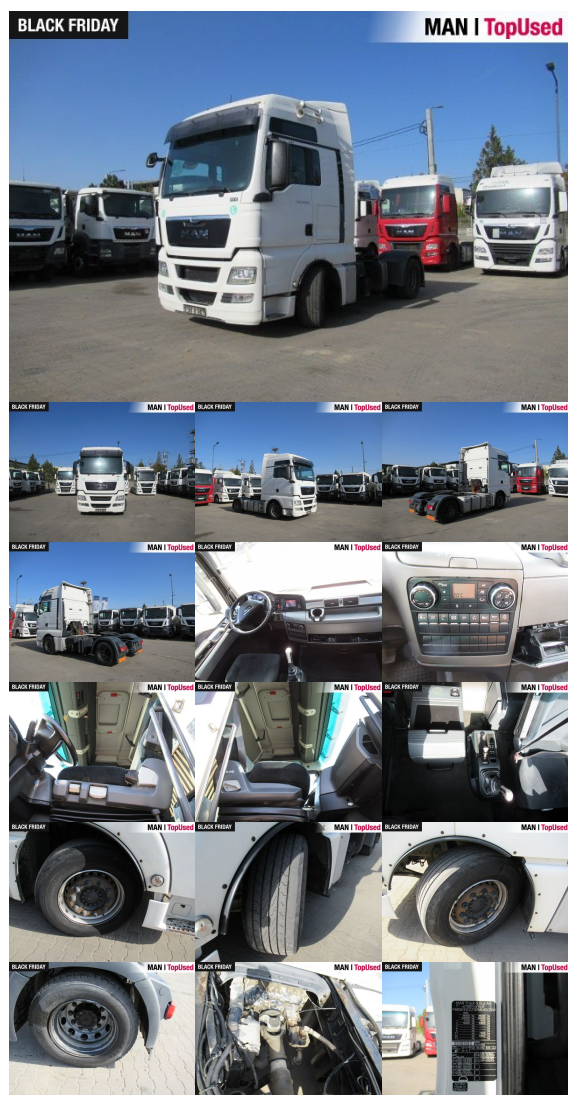

MAN TGX 18.440 4X2 LLS

SH03241022

Preț

13,900 EUR (net)**16,541 EUR** (gross)

Body type	Tractor unit
1st reg.	01/2014
Power	324kW (441 HP)
Mileage	1140140 km
Storage location	Otopeni - MHS Truck Service

BASIC DATA

Brand	MAN
Model serie	TGX
Model variant	TGX TG2
Body type	Tractor unit
Colours	white
Driver's cab	XXL
Berths	2 berths

TECHNICAL DATA

Power	324 kW (441 HP)
Fuel	Diesel
Gearbox type	Manual
Wheel drive	4x2
Suspension	Air suspension
Axles	2 axles

WEIGHTS AND MEASURES

GVW	18,000 kg
Rear overhang	800 mm
Wheel base	3600 mm
Fuel tank	AdBlue: 100 l Fuel tank: 450 l Fuel tank: 760 l
Emission category	EEV

EQUIPMENT

Safety

- Antilock Braking System ABS
- Anti Slip Regulation ASR
- Electr. Stability Programm ESP
- Immobilizer
- Intarder
- Rear underrun
- Kerb mirror: right
- Heated wide angle mirror