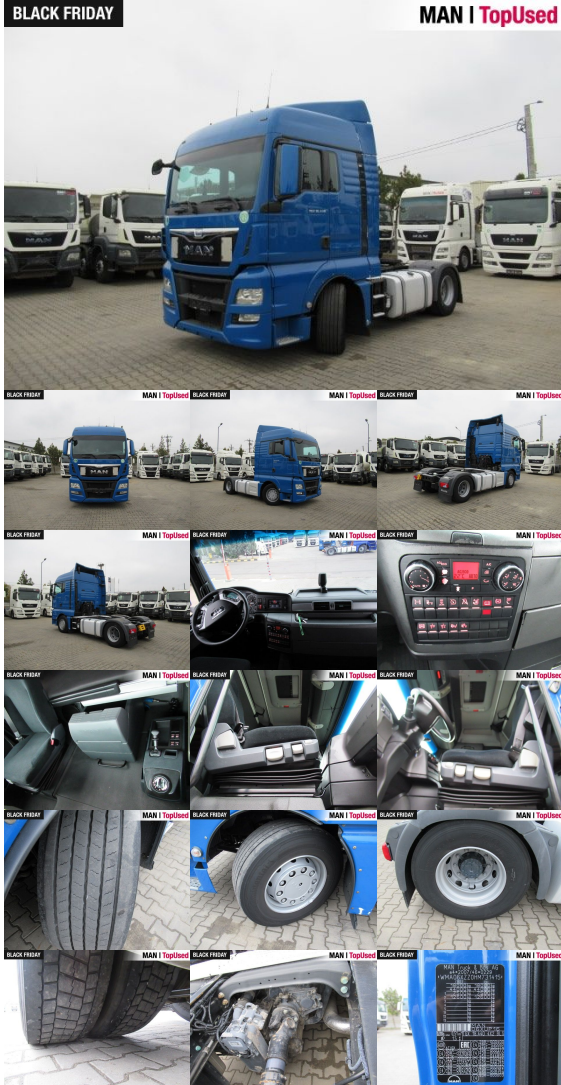

# MAN TGX 18.440 4X2 BLS

SH03341122

Price **14,900 EUR** (net)

**17,731 EUR** (gross)

Offer Date 31.01.2025

Body type	Tractor unit
1st reg.	02/2017
Power	324kW (441 HP)
Mileage	678370 km
Storage location	Otopeni - MHS Truck Service

## BASIC DATA

Brand	MAN
Model serie	TGX
Model variant	TGX TG2
Body type	Tractor unit (Standard)
Colours	blue
Driver's cab	XLX
Berths	2 berths